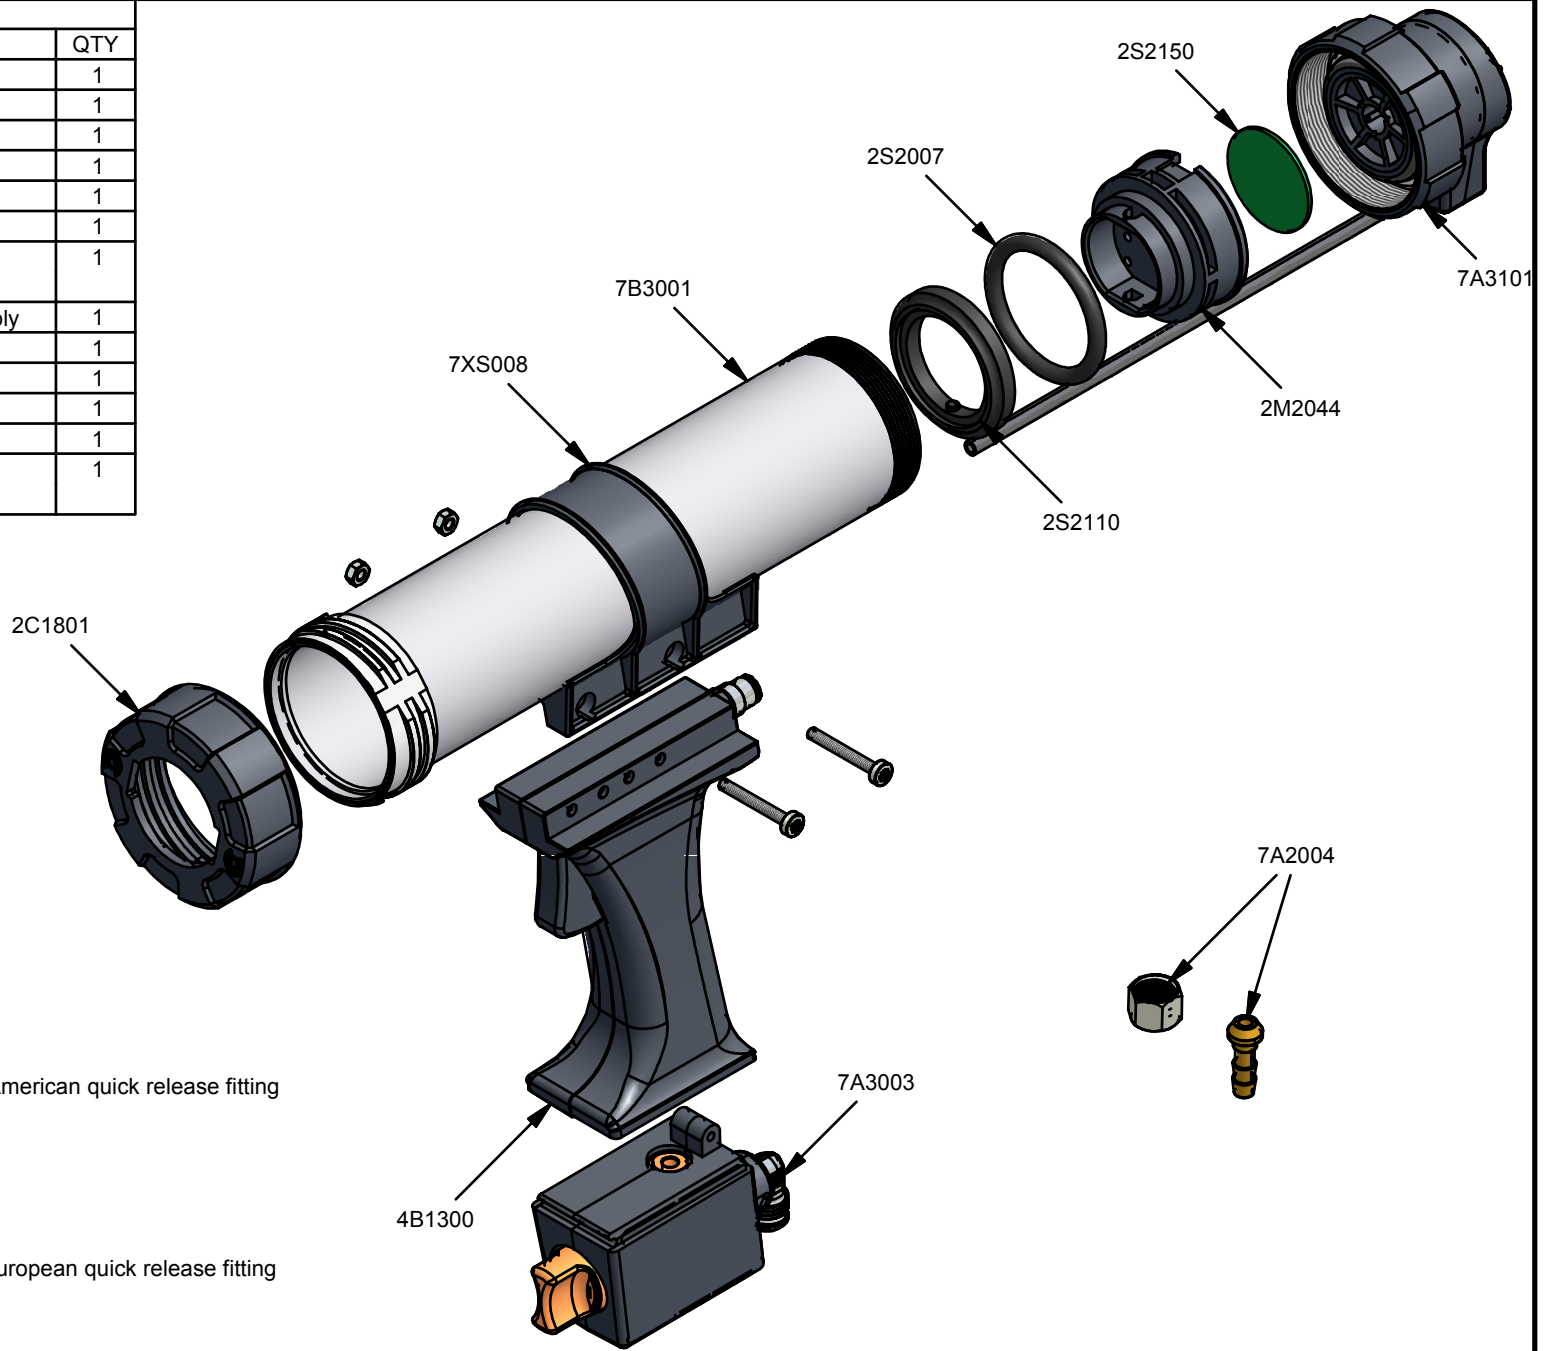

Parts List		
STOCK No	DESCRIPTION	QTY
2C1801	Cap Plastic 2 Start	1
2M2044	Dump Valve Body	1
2S2007	O Ring	1
2S2110	Face Seal	1
2S2150	Dump Valve Diaphragm	1
4B1300	Series 2 Air Gun Butt Assembly	1
7A2001	European Quick Release Fitting Assembly	1
7A2002	US Quick Release Fitting Assembly	1
7A2004	Standard Nut & Tail Connection	1
7A3003	Series 2 Regulator Assembly	1
7A3101	Silencer Assembly	1
7B3001	Barrel Assembly 236.5mm	1
7XS008	Series 2 Barrel Strap Assembly (including screws/nuts)	1

Tyne 310

REV	DATE
G	04/09/2003

Parts List		
STOCK No	DESCRIPTION	QTY
2C1801	Cap Plastic 2 Start	1
2M2044	Dump Valve Body	1
2S2007	O Ring	1
2S2110	Face Seal	1
2S2150	Dump Valve Diaphragm	1
4B1300	Series 2 Air Gun Butt Assembly	1
7A2001	European Quick Release Fitting Assembly	1
7A2002	US Quick Release Fitting Assembly	1
7A2004	Standard Nut & Tail Connection	1
7A3003	Series 2 Regulator Assembly	1
7A3101	Silencer Assembly	1
7B3001	Barrel Assembly 236.5mm	1
7XS008	Series 2 Barrel Strap Assembly (including screws/nuts)	1

Tyne 310

REV	DATE
G	04/09/2003