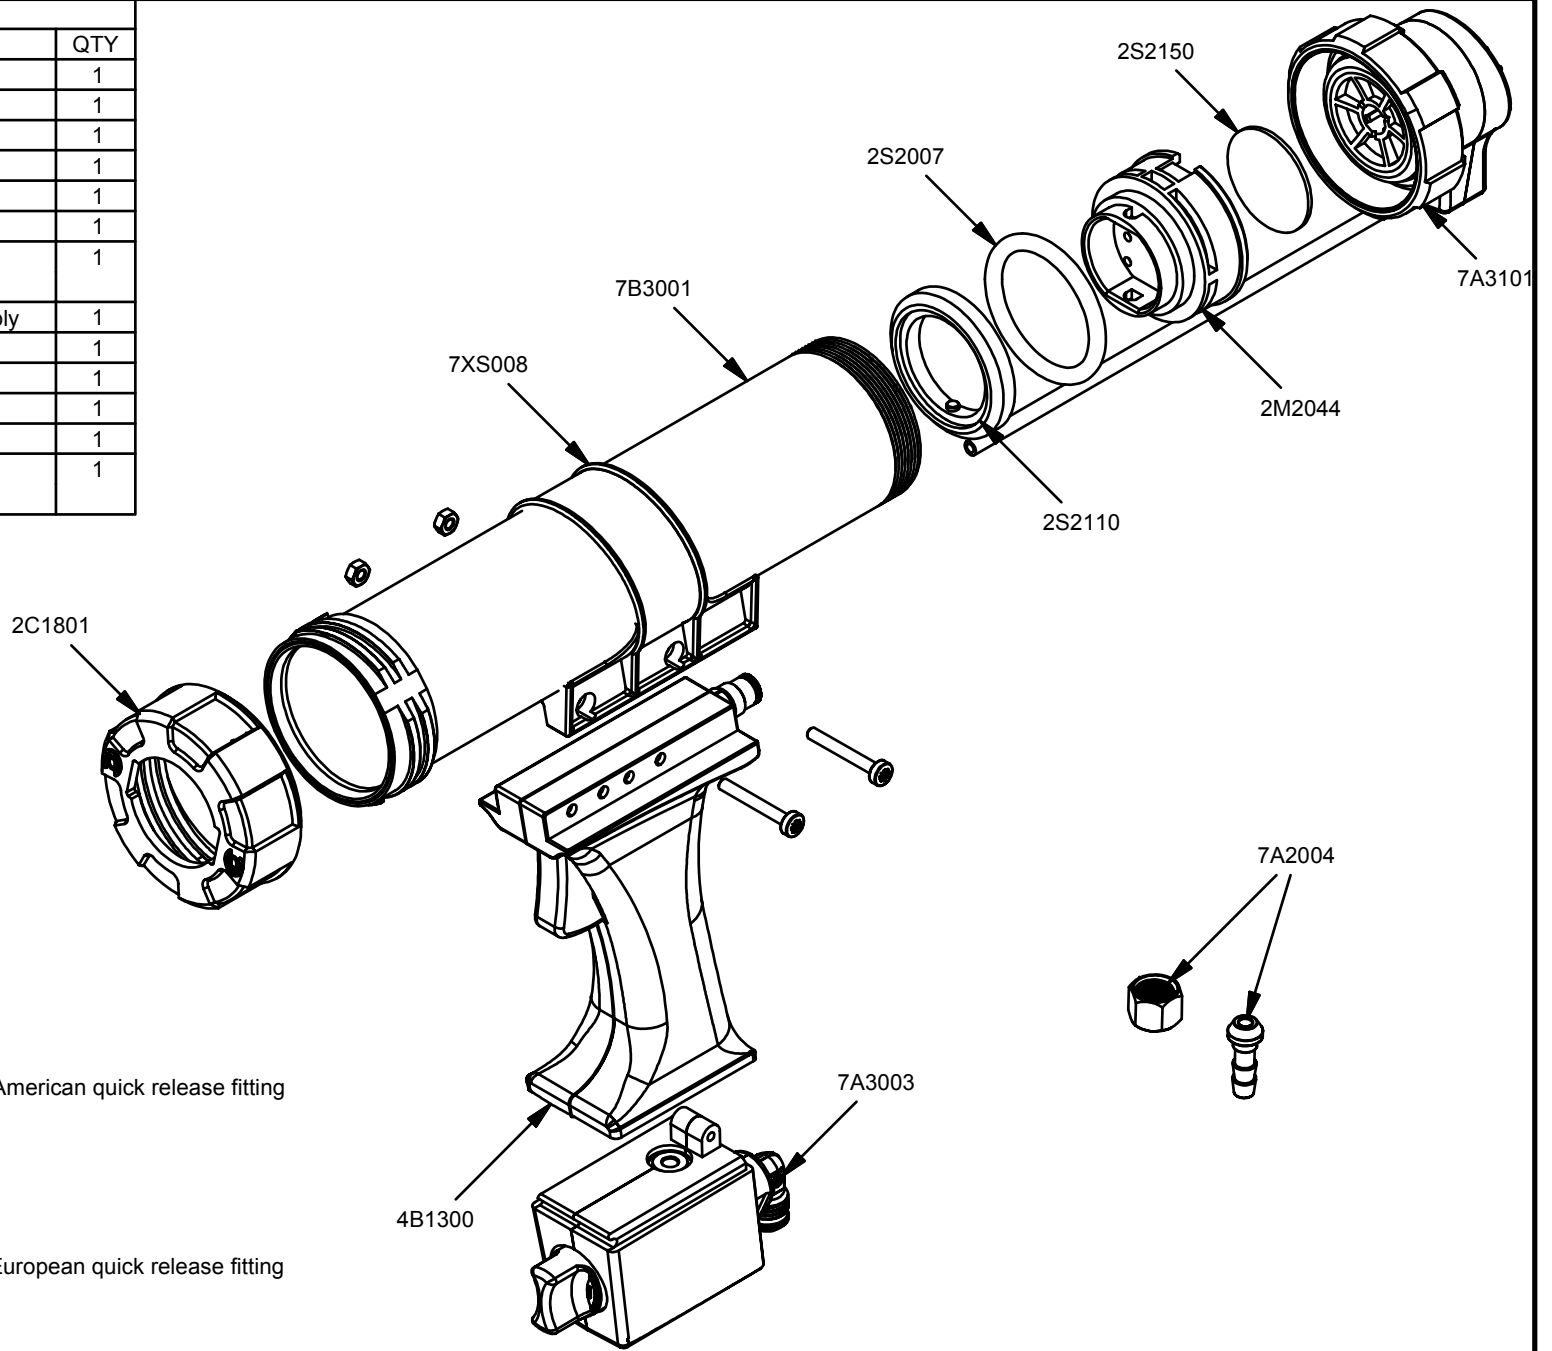

Parts List		
STOCK No	DESCRIPTION	QTY
2C1801	Cap Plastic 2 Start	1
2M2044	Dump Valve Body	1
2S2007	O Ring	1
2S2110	Face Seal	1
2S2150	Dump Valve Diaphragm	1
4B1300	Series 2 Air Gun Butt Assembly	1
7A2001	European Quick Release Fitting Assembly	1
7A2002	US Quick Release Fitting Assembly	1
7A2004	Standard Nut & Tail Connection	1
7A3003	Series 2 Regulator Assembly	1
7A3101	Silencer Assembly	1
7B3001	Barrel Assembly 236.5mm	1
7XS008	Series 2 Barrel Strap Assembly (including screws/nuts)	1

Tyne 310

REV	DATE
G	04/09/2003

Parts List		
STOCK No	DESCRIPTION	QTY
2C1801	Cap Plastic 2 Start	1
2M2044	Dump Valve Body	1
2S2007	O Ring	1
2S2110	Face Seal	1
2S2150	Dump Valve Diaphragm	1
4B1300	Series 2 Air Gun Butt Assembly	1
7A2001	European Quick Release Fitting Assembly	1
7A2002	US Quick Release Fitting Assembly	1
7A2004	Standard Nut & Tail Connection	1
7A3003	Series 2 Regulator Assembly	1
7A3101	Silencer Assembly	1
7B3001	Barrel Assembly 236.5mm	1
7XS008	Series 2 Barrel Strap Assembly (including screws/nuts)	1

Tyne 310

REV	DATE
G	04/09/2003