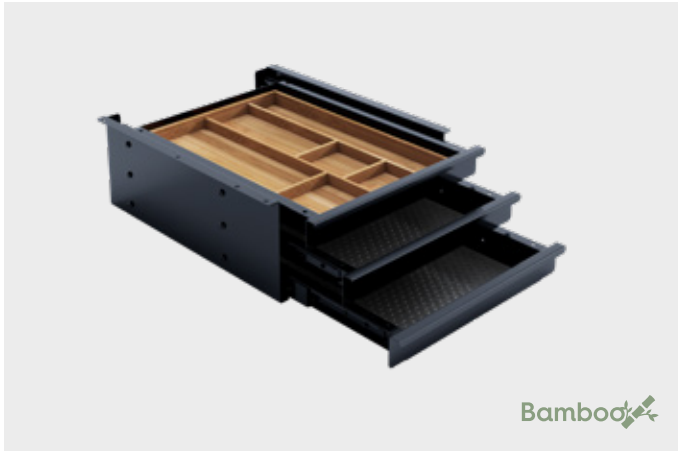

Stationery drawer TRI Grip

Surface colour		Dimensions	
Jet Black	●	Height (mm)	126,5
Pure Silver	●	Width (mm)	305,6
Traffic White	○	Length (mm)	359