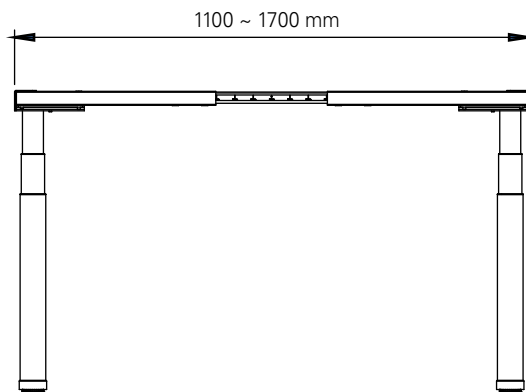

Steelforce Pro 870 SLS

Dual step, sit-stand, height electrically adjustable

Height (mm)	min. 609 / max. 1269
Stroke (mm)	660
Speed (mm/s)	39
Width (mm)	min. 1100 / max. 1700
Length of feet (mm)	750
Column size (mm)	Ø 69,85
Dynamic capacity (kg)	80 / 100 / 120
Noise dB(A)	<50
Power	V 220 - 240
Plug type	Replaceable
Gross Weight (kg)	29

Legs, top supports & crossbars made of powder coated steel.
Softstart & -stop function.
Spindle lifting system & low energy consumption.

Surface color

Pure Silver	●
Traffic White	○
Jet Black	●

Packing dimension single unit

960 x 285 x 220 (LxWxH - mm)

Packing dimension pallet (20 frames)

1140 x 1130 x 1030 (LxWxH - mm)

Accessories

Please see the accessories section to personalise your height adjustable frame.

actiforce