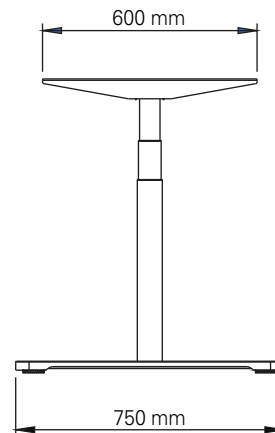

Steelforce Pro 870 SLS

Dual step, sit-stand, height electrically adjustable

Height (mm)	min. 609 / max. 1269
Stroke (mm)	660
Speed (mm/s)	39
Width (mm)	min. 1100 / max. 1700
Length of feet (mm)	750
Column size (mm)	Ø 69,85
Dynamic capacity (kg)	80 / 100 / 120
Noise dB(A)	<50
Power	V 220 - 240
Plug type	Replaceable
Gross Weight (kg)	29

Legs, top supports & crossbars made of powder coated steel.
Softstart & -stop function.
Spindle lifting system & low energy consumption.

Surface color

Pure Silver	●
Traffic White	○
Jet Black	●

Packing dimension single unit

960 x 285 x 220 (LxWxH - mm)

Packing dimension pallet (20 frames)

1140 x 1130 x 1030 (LxWxH - mm)

Accessories

Please see the accessories section to personalise your height adjustable frame.

actiforce