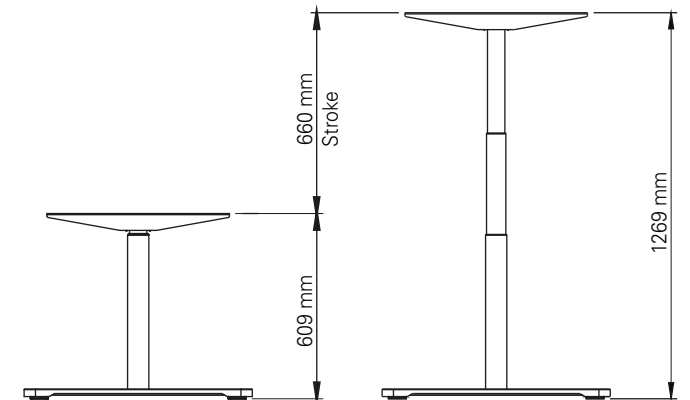

Steelforce Pro 870 SLS

Dual step, sit-stand, height electrically adjustable

Height (mm)	min. 609 / max. 1269
Stroke (mm)	660
Speed (mm/s)	39
Width (mm)	min. 1100 / max. 1700
Length of feet (mm)	750
Column size (mm)	Ø 69,85
Dynamic capacity (kg)	80 / 100 / 120
Noise dB(A)	<50
Power	V 220 - 240
Plug type	Replaceable
Gross Weight (kg)	29

Legs, top supports & crossbars made of powder coated steel.
Softstart & -stop function.
Spindle lifting system & low energy consumption.

Surface color

Pure Silver	●
Traffic White	○
Jet Black	●

Packing dimension single unit

960 x 285 x 220 (LxWxH - mm)

Packing dimension pallet (20 frames)

1140 x 1130 x 1030 (LxWxH - mm)

Accessories

Please see the accessories section to personalise your height adjustable frame.

actiforce