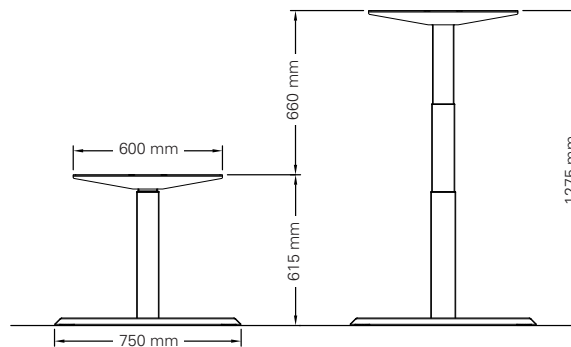

Tested according to IEC 60335-1 by Intertek.