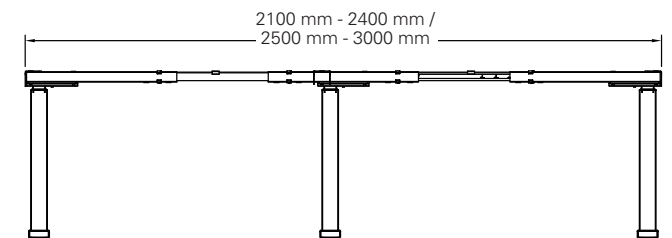

Tested according to IEC 60335-1 by Intertek.