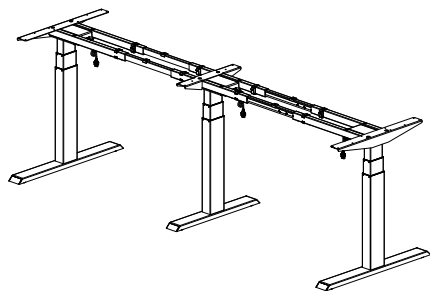

Tested according to IEC 60335-1 by Intertek.