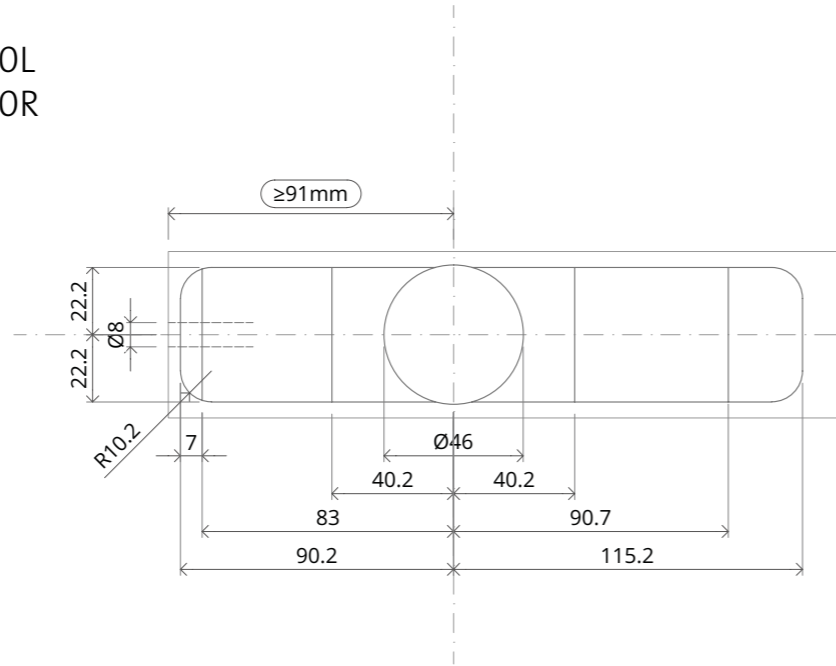

MILLING DRAWING

DOOR CLOSER

FRITSJURGENS MPDS-M42-SC1000L

FRITSJURGENS MPDS-M42-SC1000R