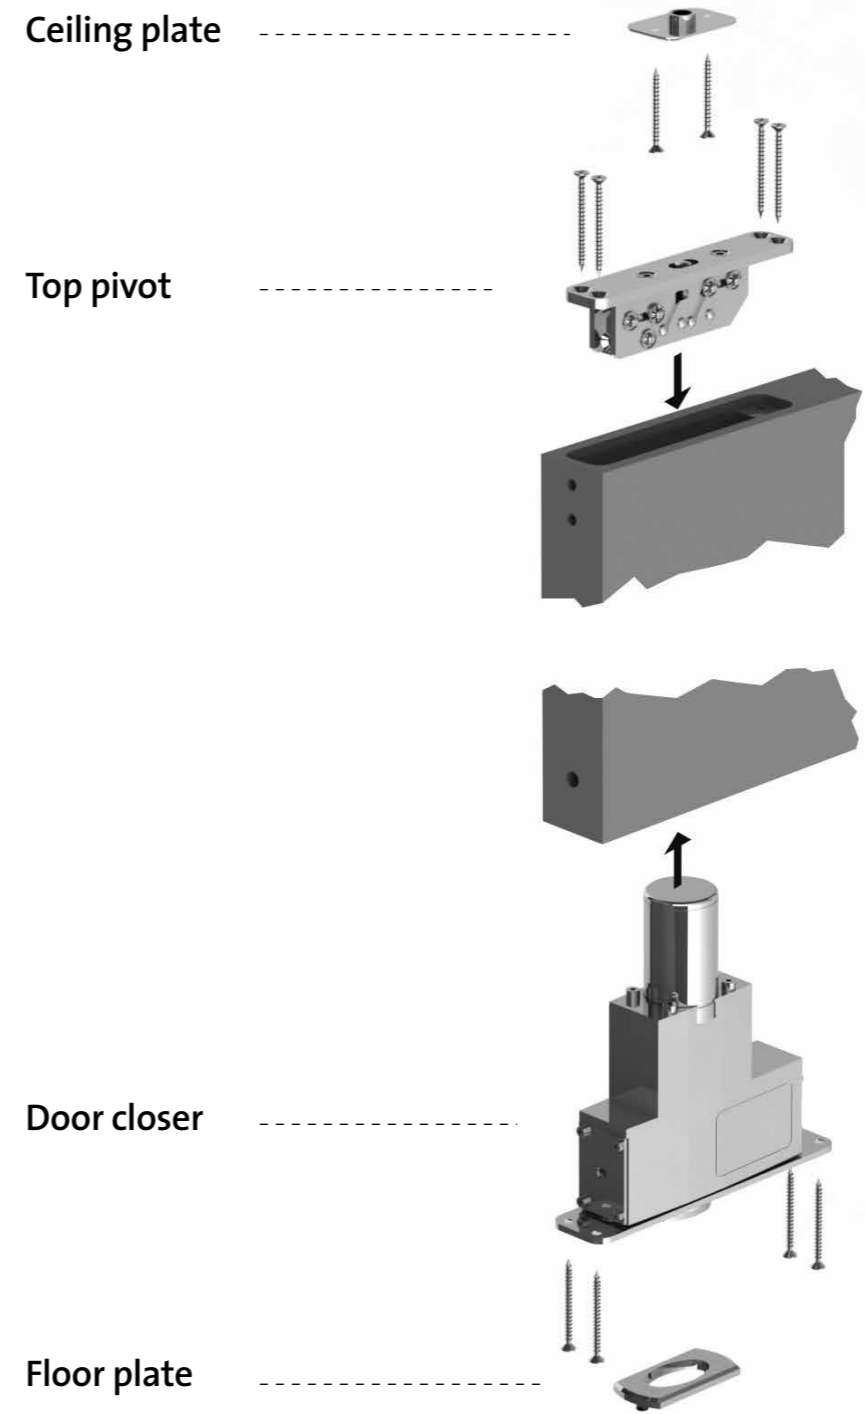

FritsJurgens®

FritsJurgens Pivot Door System

System4

MOUNTING MANUAL
2014-12

INDEX

SITUATION	3
MILLING DRAWING	4
COMPONENTS	6
MANUAL	8

SITUATION

MILLING DRAWING

DOOR CLOSER

FRITSJURGENS MPDS-M42-SC1000L

FRITSJURGENS MPDS-M42-SC1000R

MILLING DRAWING

TOP PIVOT

FRITSJURGENS MPDS-ATC-9001

FRITSJURGENS MPDS-ATC-9101

COMPONENTS

DOOR CLOSER

FRITSJURGENS MPDS-M42-SC1000L

FRITSJURGENS MPDS-M42-SC1000R

TOP PIVOT

FRITSJURGENS MPDS-ATC-9001

FRITSJURGENS MPDS-ATC-9101 *

* Part deviates from picture

FLOOR PLATE