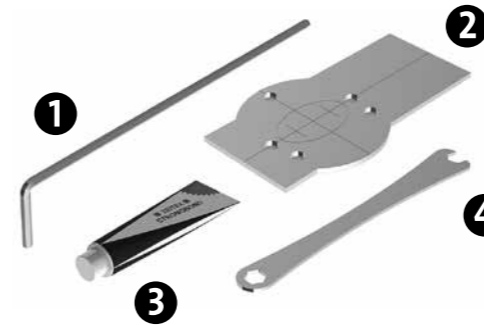

MOUNTING PACKAGE

FRITSJURGENS MP F-M SERIES

1. Allen wrench
2. Fitting template
3. Fitting adhesive*
4. Adjustment spanner

* For bro's floors use chemical mortar