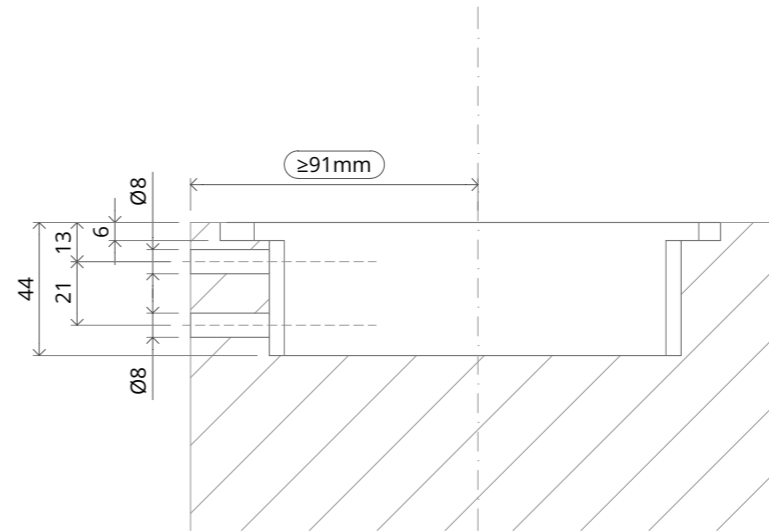

MILLING DRAWING

TOP PIVOT

FRITSJURGENS MPDS-ATC-9001

FRITSJURGENS MPDS-ATC-9101