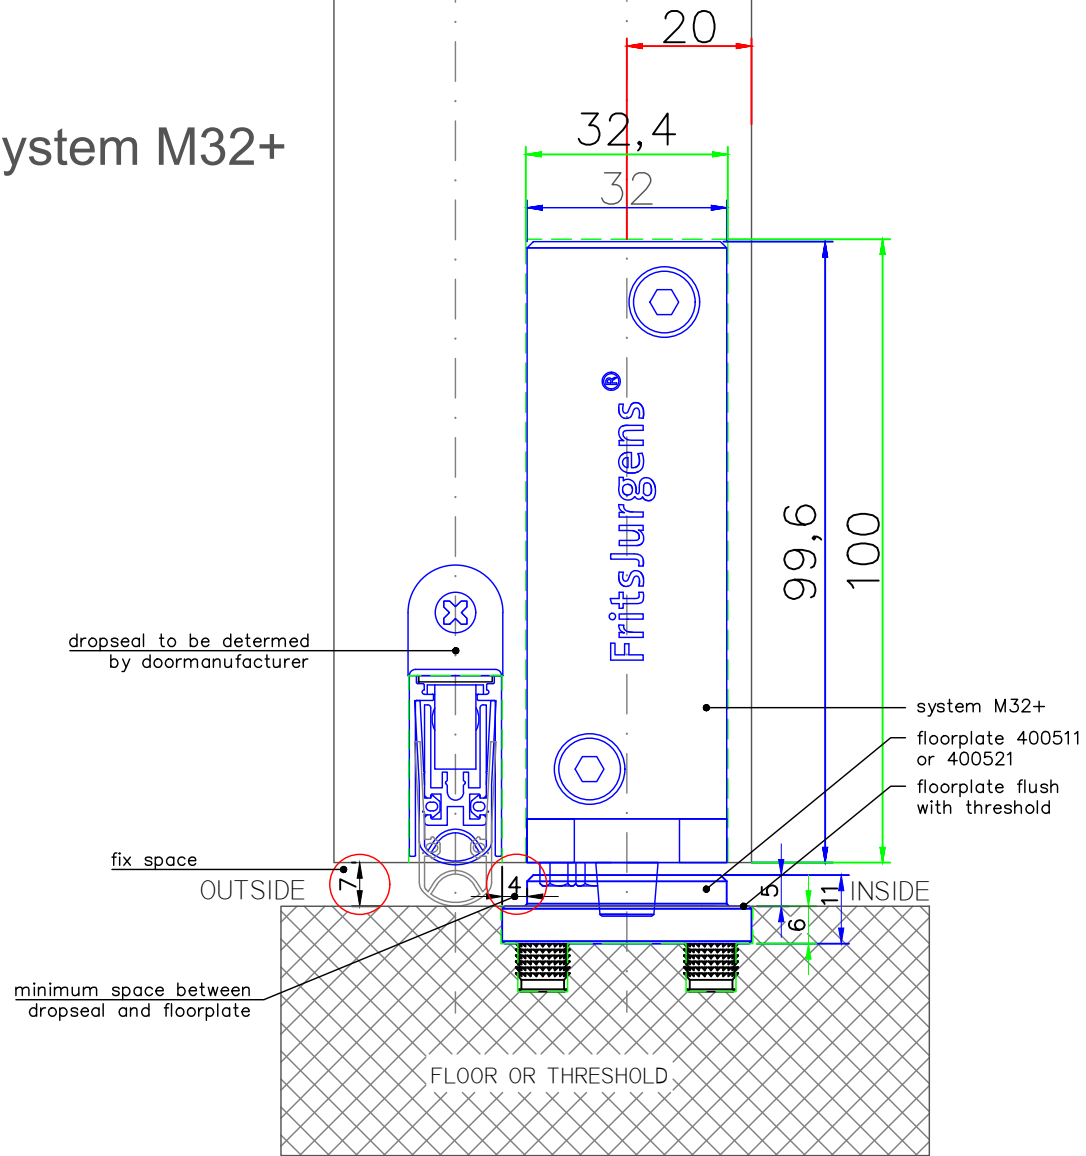

system M32+

EXAMPLE TEMPLATE SECTION
DROPSAL IN EXAMPLE 15x30MM
FRITSJURGENS: SYSTEM M32+