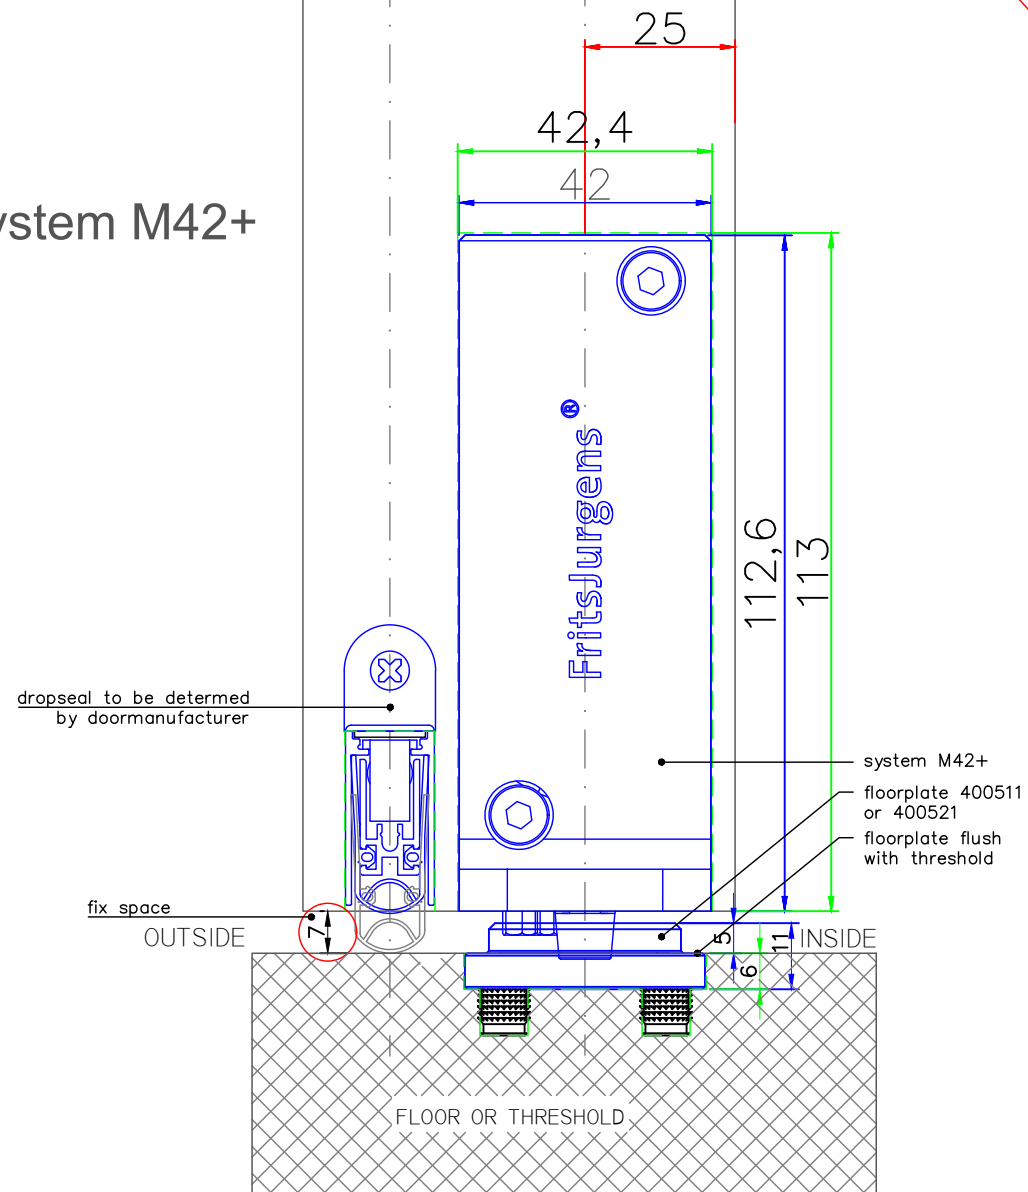

system M42+

EXAMPLE TEMPLATE SECTION
DROPSAL IN EXAMPLE 15x30MM
FRITSJURGENS: SYSTEM M42+

NO RIGHTS CAN BE DERIVED FROM THIS DRAWING