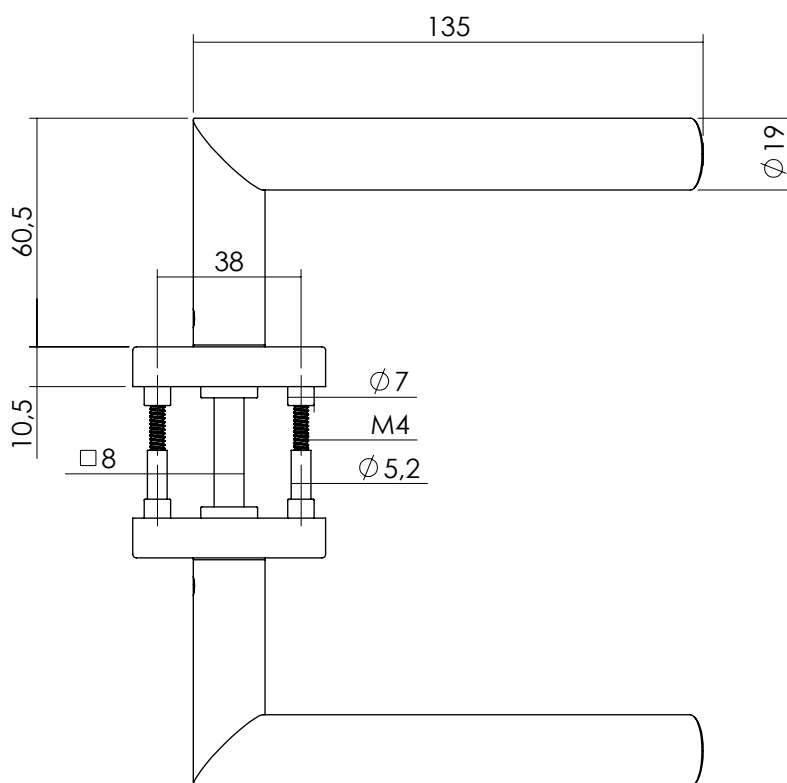

Isometric view

Description

Deurkruk Lisa/hoek 90° + rozet

Article nr.

0035.195402

Projection

Material

Drawn By

Date

File Name

SW\_00218647

**PD**

General tolerance according to ISO 2768 - Medium, unless otherwise specified

Scale 1:2

Page

1/1

Size

A4

Utrechtsestraatweg 220  
NL-3911 TX Rhenen

P.O. Box 128  
NL-3910 AC Rhenen  
The Netherlands  
www.intersteel.nl

No material may be reproduced or transmitted in any form or by any means, electronic or mechanical, for any purpose without the express written permission of Intersteel.