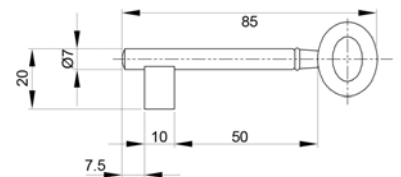

Temperguss vernickelt, Länge 85 mm.

Einsatz bei: 41.6501 Kellertür-Riegelschlösser

Schlüssel Nr.	Orig. Nr.	Stück	CHF Stück	Schlüssel Nr.	Orig. Nr.	Stück	CHF Stück		
42.6063.0001	1	7357.01	1	13.20	.0033	33	7357.33	1	13.20
.0002	2	7357.02	1	13.20	.0035	35	7357.35	1	13.20
.0003	3	7357.03	1	13.20	.0036	36	7357.36	1	13.20
.0004	4	7357.04	1	13.20	.0037	37	7357.37	1	13.20
.0005	5	7357.05	1	13.20	.0039	39	7357.39	1	13.20
.0006	6	7357.06	1	13.20	.0041	41	7357.41	1	13.20
.0007	7	7357.07	1	13.20	.0042	42	7357.42	1	13.20
.0008	8	7357.08	1	13.20	.0043	43	7357.43	1	13.20
.0009	9	7357.09	1	13.20	.0045	45	7357.45	1	13.20
.0010	10	7357.10	1	13.20	.0049	49	7357.49	1	13.20
.0011	11	7357.11	1	13.20	.0050	50	7357.50	1	13.20
.0012	12	7357.12	1	13.20	.0051	51	7357.51	1	13.20
.0013	13	7357.13	1	13.20	.0057	57	7357.57	1	13.20
.0014	14	7357.14	1	13.20	.0059	59	7357.59	1	13.20
.0015	15	7357.15	1	13.20	.0060	60	7357.60	1	13.20
.0016	16	7357.16	1	13.20	.0062	62	7357.62	1	13.20
.0017	17	7357.17	1	13.20	.0063	63	7357.63	1	13.20
.0018	18	7357.18	1	13.20	.0064	64	7357.64	1	13.20
.0019	19	7357.19	1	13.20	.0066	66	7357.66	1	13.20
.0020	20	7357.20	1	13.20	.0067	67	7357.67	1	13.20
.0021	21	7357.21	1	13.20	.0069	69	7357.69	1	13.20
.0022	22	7357.22	1	13.20	.0070	70	7357.70	1	13.20
.0023	23	7357.23	1	13.20	.0072	72	7357.72	1	13.20
.0024	24	7357.24	1	13.20	.0078	78	7357.78	1	13.20
.0025	25	7357.25	1	13.20	.0079	79	7357.79	1	13.20
.0026	26	7357.26	1	13.20					

Abbildung = Schlüsselloch