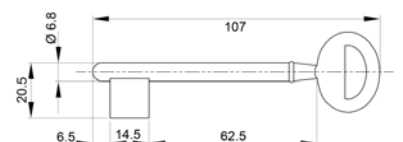

Abbildung = Schlüsselloch

Zifferschlüssel SCHÄNIS 7352

Temperguss vernickelt, Länge 107 mm.

Einsatz bei: 41.6102, 41.6122, 41.6202, 41.6203, 41.6204, 41.6205, 41.6206, 41.6207, 41.6511

	Schlüssel Nr.				Schlüssel Nr.			
	Orig. Nr.	Stück	CHF Stück	Orig. Nr.	Stück	CHF Stück		
42.6061.0002	2	1	13.20	.0031 31	1	13.20		
.0003	3	1	13.20	.0032 32	1	13.20		
.0004	4	1	13.20	.0033 33	1	13.20		
.0005	5	1	13.20	.0034 34	1	13.20		
.0006	6	1	13.20	.0035 35	1	13.20		
.0008	8	1	13.20	.0039 39	1	13.20		
.0009	9	1	13.20	.0040 40	1	13.20		
.0010	10	1	13.20	.0044 44	1	13.20		
.0013	13	1	13.20	.0045 45	1	13.20		
.0014	14	1	13.20	.0048 48	1	13.20		
.0018	18	1	13.20	.0059 59	1	13.20		
.0020	20	1	13.20	.0060 60	1	13.20		
.0024	24	1	13.20	.0067 67	1	13.20		
.0026	26	1	13.20	.0068 68	1	13.20		
.0027	27	1	13.20	.0070 70	1	13.20		
.0028	28	1	13.20					