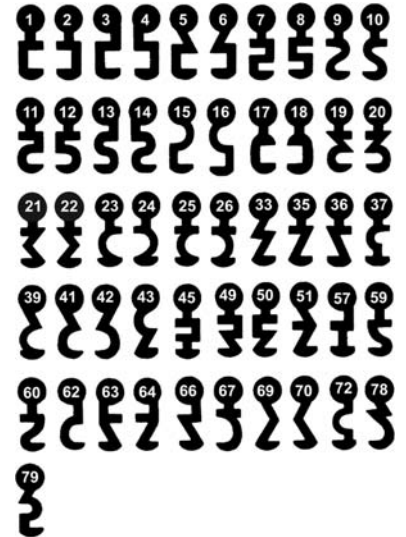

Temperguss vernickelt, Länge 85 mm.

Einsatz bei: 41.6501 Kellertür-Riegelschlösser

Schlüssel Nr.	Orig. Nr.	Stück	CHF Stück	Schlüssel Nr.	Orig. Nr.	Stück	CHF Stück		
42.6063.0001	1	7357.01	1	13.20	.0033	33	7357.33	1	13.20
.0002	2	7357.02	1	13.20	.0035	35	7357.35	1	13.20
.0003	3	7357.03	1	13.20	.0036	36	7357.36	1	13.20
.0004	4	7357.04	1	13.20	.0037	37	7357.37	1	13.20
.0005	5	7357.05	1	13.20	.0039	39	7357.39	1	13.20
.0006	6	7357.06	1	13.20	.0041	41	7357.41	1	13.20
.0007	7	7357.07	1	13.20	.0042	42	7357.42	1	13.20
.0008	8	7357.08	1	13.20	.0043	43	7357.43	1	13.20
.0009	9	7357.09	1	13.20	.0045	45	7357.45	1	13.20
.0010	10	7357.10	1	13.20	.0049	49	7357.49	1	13.20
.0011	11	7357.11	1	13.20	.0050	50	7357.50	1	13.20
.0012	12	7357.12	1	13.20	.0051	51	7357.51	1	13.20
.0013	13	7357.13	1	13.20	.0057	57	7357.57	1	13.20
.0014	14	7357.14	1	13.20	.0059	59	7357.59	1	13.20
.0015	15	7357.15	1	13.20	.0060	60	7357.60	1	13.20
.0016	16	7357.16	1	13.20	.0062	62	7357.62	1	13.20
.0017	17	7357.17	1	13.20	.0063	63	7357.63	1	13.20
.0018	18	7357.18	1	13.20	.0064	64	7357.64	1	13.20
.0019	19	7357.19	1	13.20	.0066	66	7357.66	1	13.20
.0020	20	7357.20	1	13.20	.0067	67	7357.67	1	13.20
.0021	21	7357.21	1	13.20	.0069	69	7357.69	1	13.20
.0022	22	7357.22	1	13.20	.0070	70	7357.70	1	13.20
.0023	23	7357.23	1	13.20	.0072	72	7357.72	1	13.20
.0024	24	7357.24	1	13.20	.0078	78	7357.78	1	13.20
.0025	25	7357.25	1	13.20	.0079	79	7357.79	1	13.20
.0026	26	7357.26	1	13.20					

Abbildung = Schlüsselloch