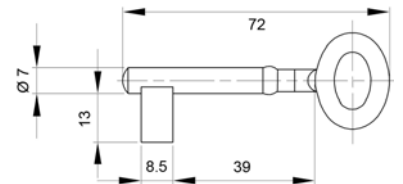

Abbildung = Schlüsselloch

* = Standard für gleichschliessend

Zifferschlüssel 7553 ASEL

Temperguss vernickelt, Länge 72 mm.

Einsatz bei: 41.2421, 41.2422, 41.2423, 41.2426, 41.2427 Einsteckschlösser

	Schlüssel Nr.				Schlüssel Nr.			
	Orig. Nr.	Stück	CHF Stück	Orig. Nr.	Stück	CHF Stück		
42.6021.0001	1	1	11.60	.0029 29	1	11.60		
.0002	2	1	11.60	.0030 30	1	11.60		
.0004	4	1	11.60	.0032 32	1	11.60		
.0005	5	1	11.60	.0033 33	1	11.60		
.0006	6	1	11.60	.0034 34	1	11.60		
.0007	7	1	11.60	.0037 37	1	11.60		
.0008	8	1	11.60	.0038 38	1	11.60		
.0009	9	1	11.60	.0039 39	1	11.60		
.0010	10	1	11.60	.0040 40	1	11.60		
.0011	11	1	11.60	.0043 43	1	11.60		
.0012	12	1	11.60	.0044 44	1	11.60		
.0015	15	1	11.60	.0045 45	1	11.60		
.0016	16	1	11.60	.0046 46	1	11.60		
.0019	19	1	11.60	.0047 47	1	11.60		
.0020	20	1	11.60	.0048 48	1	11.60		
.0021	21	1	11.60	.0049 49	1	11.60		
.0022	22	1	11.60	.0051 51	1	11.60		
.0023	23	1	11.60	.0052 52	1	11.60		
.0024	24	1	11.60	.0053 53	1	11.60		
.0025	25	1	11.60	.0054 54	1	11.60		
.0026	26	1	11.60	.0059 59	1	11.60		
.0027	27	1	11.60	.0060 60	1	11.60		
.0028	28	1	11.60					

Abbildung = Schlüsselloch

Zifferschlüssel SCHÄNIS 7352

Temperguss vernickelt, Länge 107 mm.

Einsatz bei: 41.6102, 41.6122, 41.6202, 41.6203, 41.6204, 41.6205, 41.6206, 41.6207, 41.6511

	Schlüssel Nr.				Schlüssel Nr.			
	Orig. Nr.	Stück	CHF Stück	Orig. Nr.	Stück	CHF Stück		
42.6061.0002	2	1	13.20	.0031 31	1	13.20		
.0003	3	1	13.20	.0032 32	1	13.20		
.0004	4	1	13.20	.0033 33	1	13.20		
.0005	5	1	13.20	.0034 34	1	13.20		
.0006	6	1	13.20	.0035 35	1	13.20		
.0008	8	1	13.20	.0039 39	1	13.20		
.0009	9	1	13.20	.0040 40	1	13.20		
.0010	10	1	13.20	.0044 44	1	13.20		
.0013	13	1	13.20	.0045 45	1	13.20		
.0014	14	1	13.20	.0048 48	1	13.20		
.0018	18	1	13.20	.0059 59	1	13.20		
.0020	20	1	13.20	.0060 60	1	13.20		
.0024	24	1	13.20	.0067 67	1	13.20		
.0026	26	1	13.20	.0068 68	1	13.20		
.0027	27	1	13.20	.0070 70	1	13.20		
.0028	28	1	13.20					