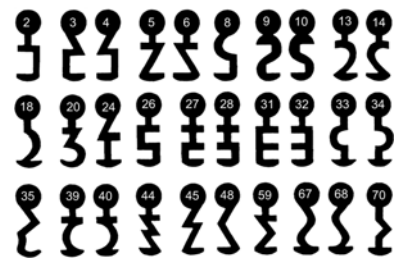

Abbildung = Schlüsselloch

Zifferschlüssel SCHÄNIS 7352

Temperguss vernickelt, Länge 107 mm.

Einsatz bei: 41.6102, 41.6122, 41.6202, 41.6203, 41.6204, 41.6205, 41.6206, 41.6207, 41.6511

	Schlüssel Nr.				Schlüssel Nr.			
	Orig. Nr.	Stück	CHF Stück	Orig. Nr.	Stück	CHF Stück		
42.6061.0002	2	1	13.20	.0031 31	1	13.20		
.0003	3	1	13.20	.0032 32	1	13.20		
.0004	4	1	13.20	.0033 33	1	13.20		
.0005	5	1	13.20	.0034 34	1	13.20		
.0006	6	1	13.20	.0035 35	1	13.20		
.0008	8	1	13.20	.0039 39	1	13.20		
.0009	9	1	13.20	.0040 40	1	13.20		
.0010	10	1	13.20	.0044 44	1	13.20		
.0013	13	1	13.20	.0045 45	1	13.20		
.0014	14	1	13.20	.0048 48	1	13.20		
.0018	18	1	13.20	.0059 59	1	13.20		
.0020	20	1	13.20	.0060 60	1	13.20		
.0024	24	1	13.20	.0067 67	1	13.20		
.0026	26	1	13.20	.0068 68	1	13.20		
.0027	27	1	13.20	.0070 70	1	13.20		
.0028	28	1	13.20					