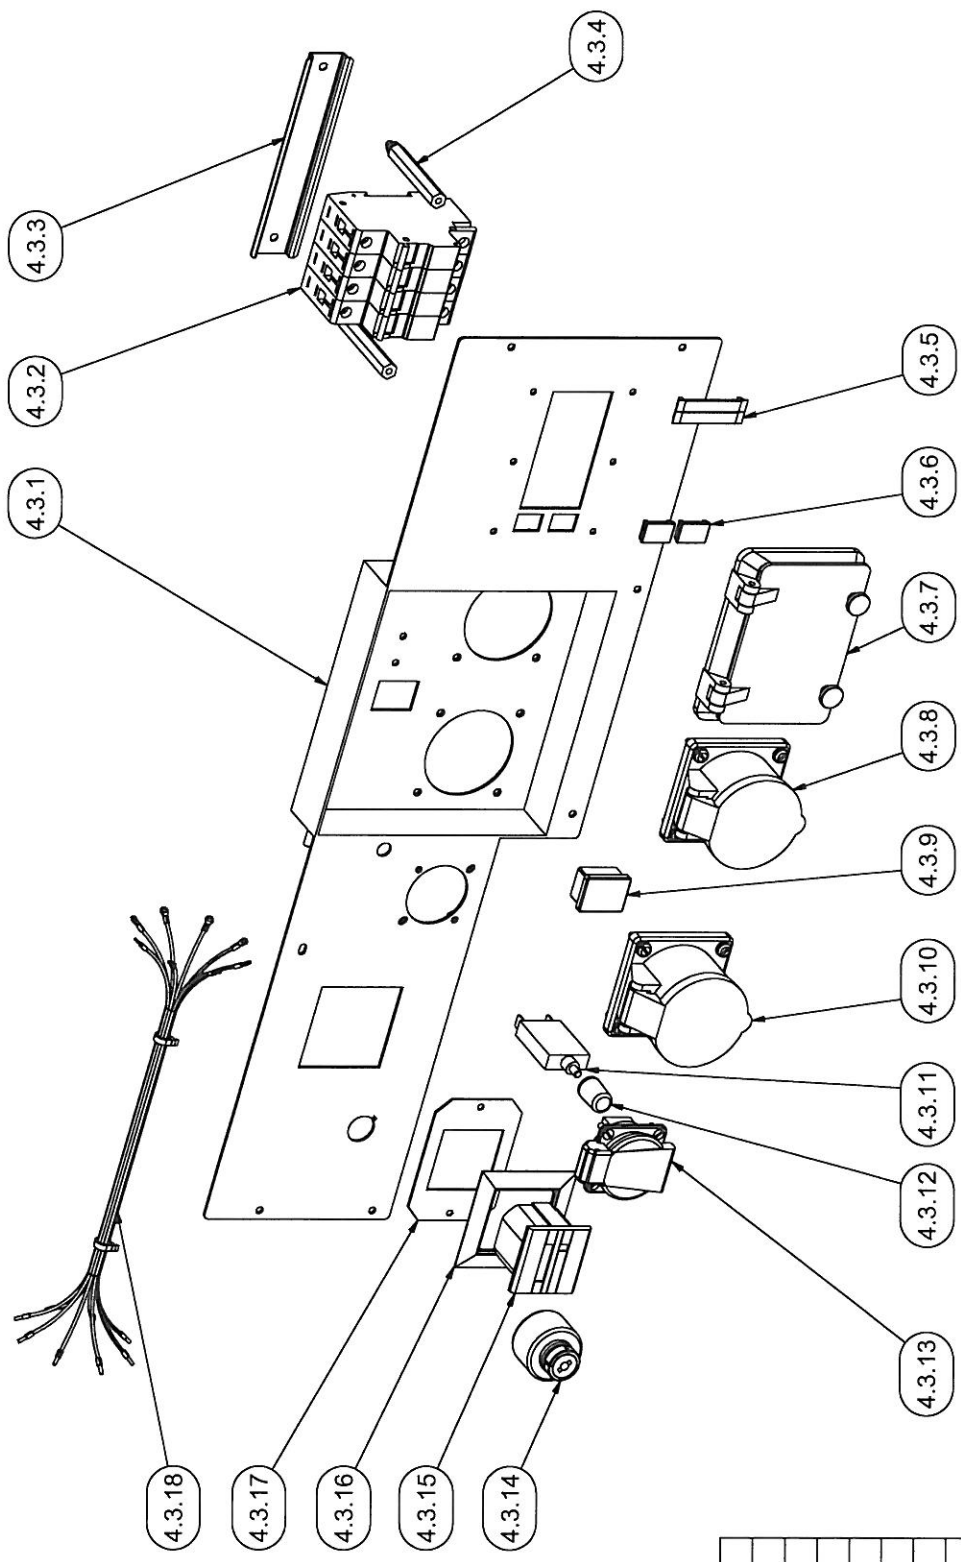

6 Pos. 4.3 / EFP03
Art. Nr.: 923736

Typ :
H 7400
H 7400E

4.3.18	923752
4.3.17	923574
4.3.16	020062
4.3.15	020068
4.3.14	926655
4.3.13	903050
4.3.12	020056
4.3.11	903350
4.3.10	014501
4.3.9	903390
4.3.8	903149
4.3.7	904404
4.3.6	907085
4.3.5	010414
4.3.4	021459
4.3.3	021447
4.3.2	017770
4.3.1	923590
Pos.	Art. Nr.:

Metallwarenfabrik Gemmingen GmbH & Co.
Stanz- und Pressgusswerk / Stromerzeugersysteme

Geko® Ewemann®
D-75050 Gemmingen
Tel.: +49 7261 / 806 - 0
Fax: +49 7261 / 806 - 100
www.metallwarenfabrik.com