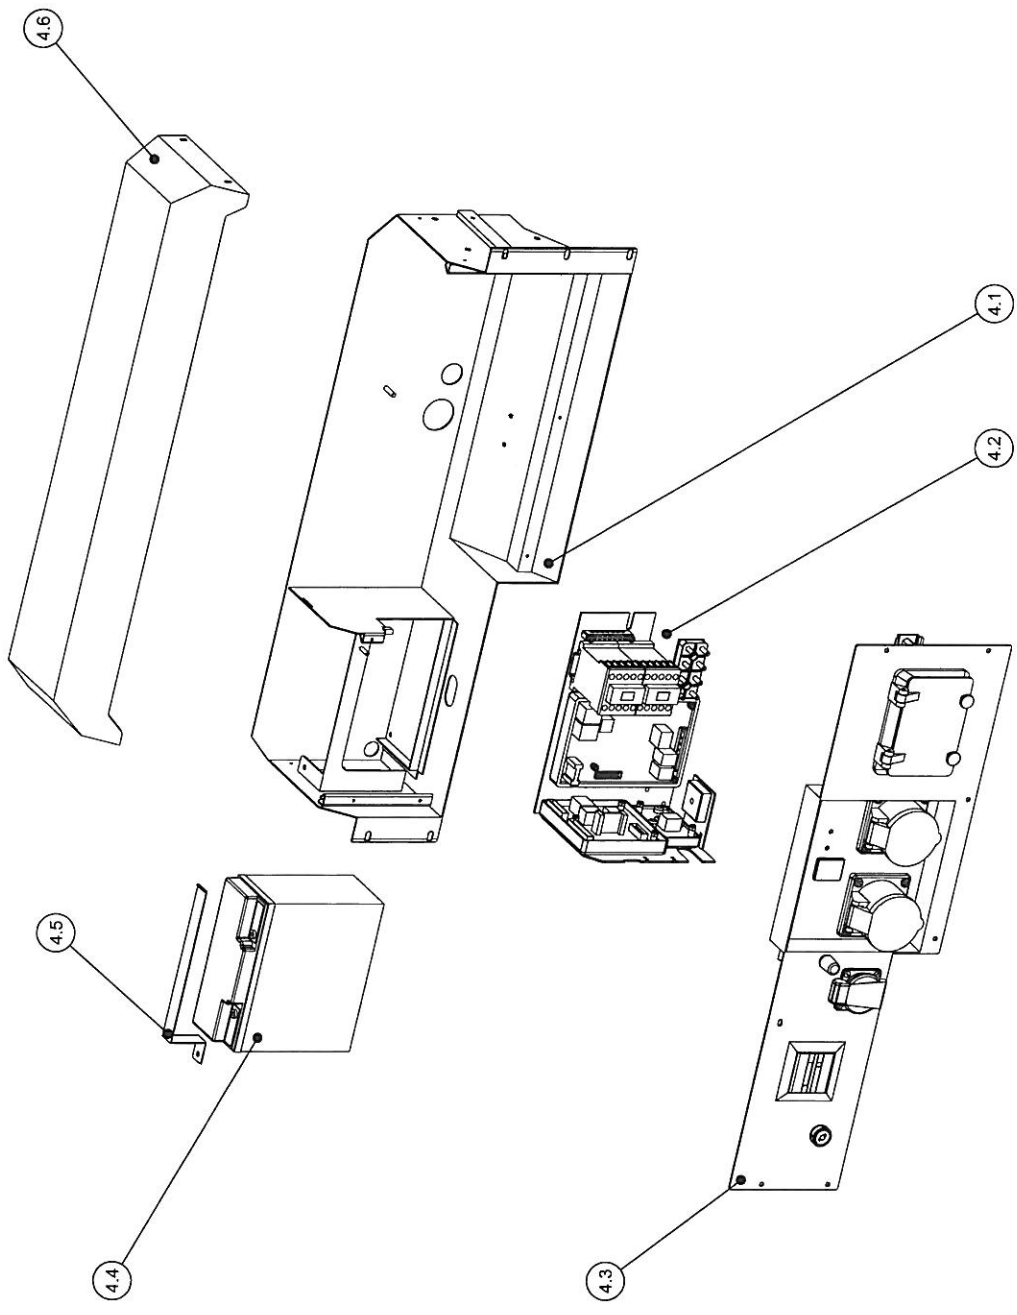

Pos. 4

Metallwarenfabrik Gemmingen GmbH & Co.
Stanz- und Pressgusswerk / Stromerzeugersysteme
Geko® Esemann®
D-75050 Gemmingen
Tel.: +49 7261 / 806 - 0
Fax: +49 7261 / 806 - 100
www.metallwarenfabrik.com

4.6	900379	900379	900379	900379	900379	900379	900379	900379	900379
4.5	-	900386	900386	900386	-	900386	900386	900386	900386
4.4	-	020315	020315	020315	-	020315	020315	020315	020315
4.3	923732	923732	923732	923734	923734	923736	923736	923736	923736
4.2	923772	923773	923774	923774	923775	923776	923777	923777	923777
4.1	923578	923578	923578	923578	923578	923578	923578	923578	923578
Pos.	H 4401	H 4401E	H 5400	H 5400E	H 7400	H 7400	H 7400E	H 7400E	H 7400E