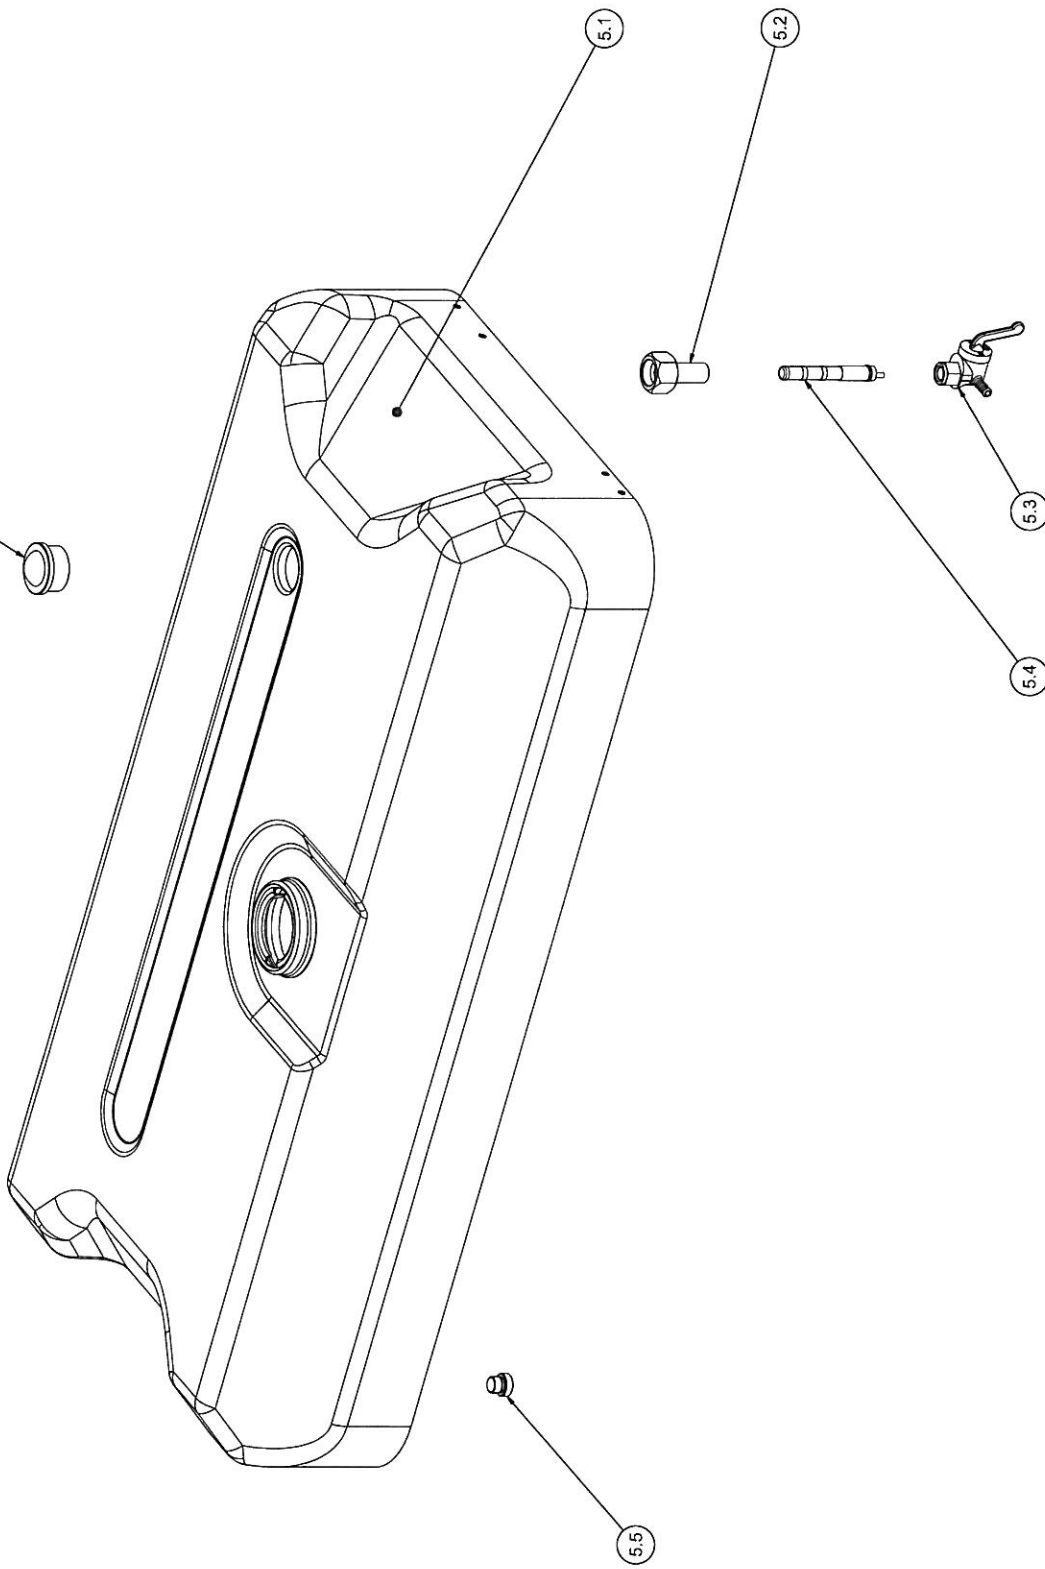

Pos. 5

Metallwarenfabrik Gemmingen GmbH & Co.
Stanz- und Pressgusswerk / Stromerzeugersysteme
Geko® Ewemann®
D-75050 Gemmingen
Tel.: +49 7261 / 806 - 0
Fax: +49 7261 / 806 - 100
www.metallwarenfabrik.com

5.7	020095
5.6	900600
5.5	010410
5.4	901155
5.3	020422
5.2	020423
5.1	015800
Pos.	Art. Nr.: