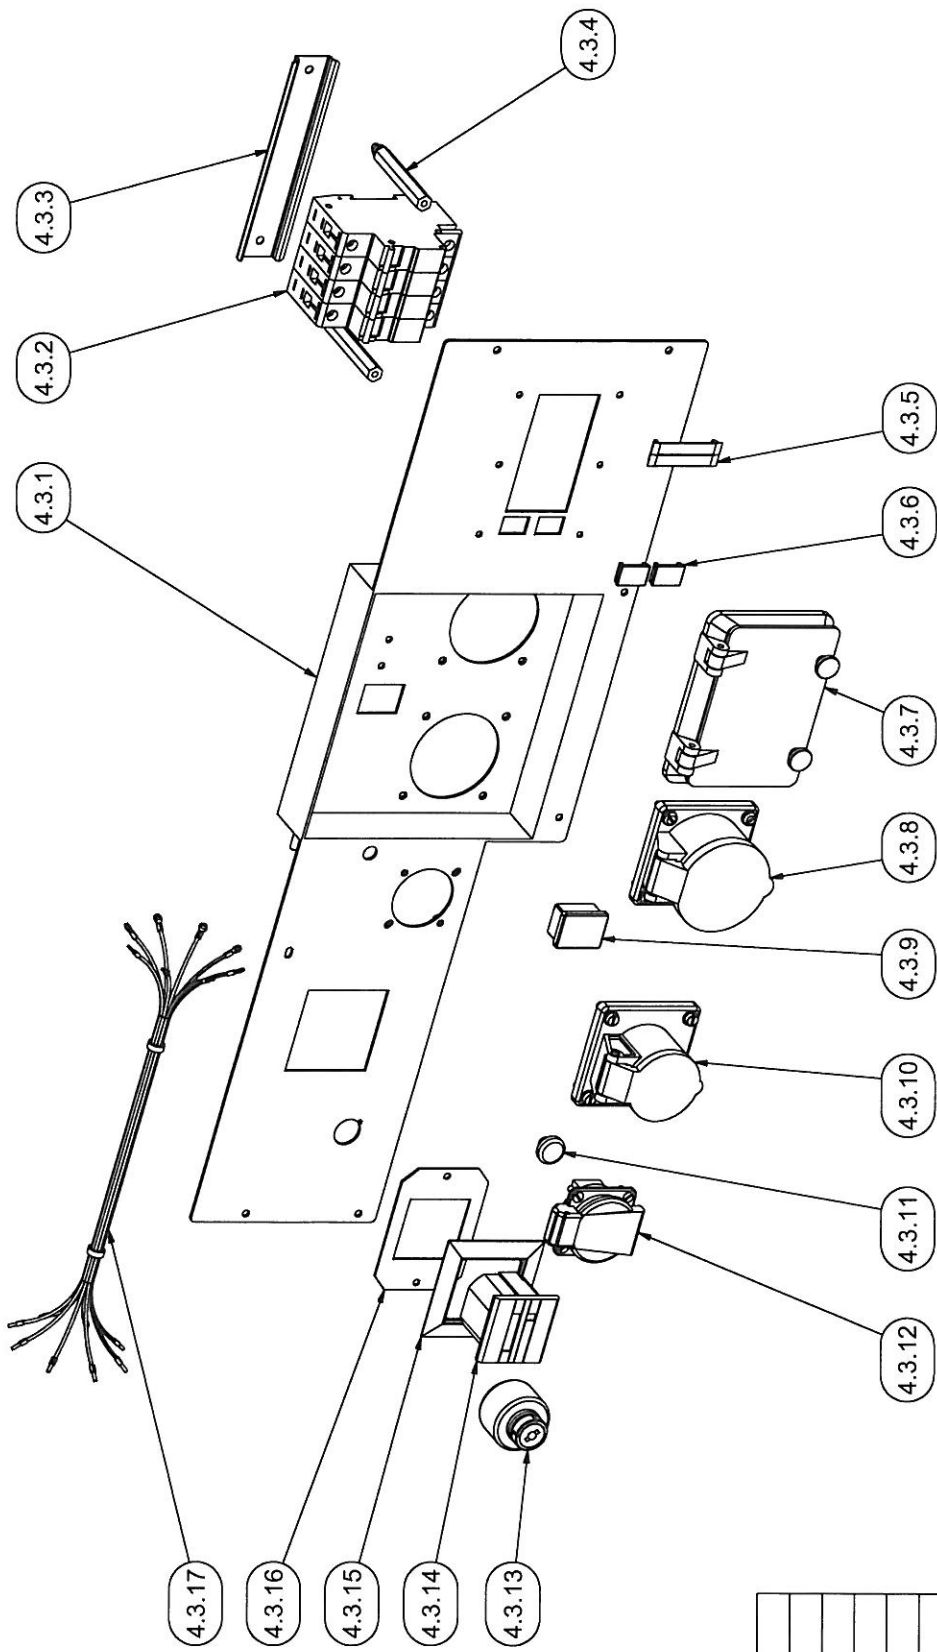

The diagram shows an exploded view of a metal frame assembly. The main components are:
 

- 3.1**: A long horizontal metal bar with a U-shaped profile.
- 3.2**: A vertical metal bar with a U-shaped profile.
- 3.3**: A rectangular metal plate with a grid of holes and four mounting tabs.
- 3.4**: A small cylindrical metal pin or bolt.
- 3.5**: A U-shaped metal bracket with a hole.

 The assembly is shown in two orientations, with arrows indicating the direction of assembly.

Typ :  
 H 4401  
 H 4401E  
 H 5400  
 H 5400E  
 H 7400  
 H 7400E

3.5	900397
3.4	011355
3.3	900430
3.2	900394
3.1	900395
Pos.	Art. Nr.:

5.7	020095
5.6	900600
5.5	010410
5.4	901155
5.3	020422
5.2	020423
5.1	015800
Pos.	Art. Nr.:

6 Pos. 4.3 / EFP02  
Art. Nr.: 923734

Typ :

- H 5400
- H 5400E

4.3.17	923750
4.3.16	923574
4.3.15	020062
4.3.14	020068
4.3.13	926655
4.3.12	903050
4.3.11	033402
4.3.10	014511
4.3.9	907084
4.3.8	903149
4.3.7	904404
4.3.6	907085
4.3.5	010414
4.3.4	021459
4.3.3	021447
4.3.2	033363
4.3.1	923590
Pos.	Art. Nr.: