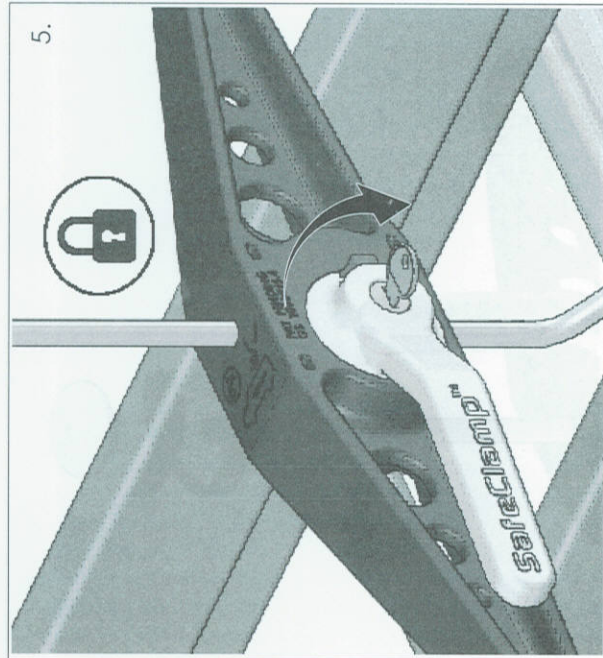

Dachfixierung 40921 - Montageanleitung

ZARGES

DRAWING NO. FK151

ISSUE b

DE

DATE 27/06/10
 SIGNATURE P. Endershan
 CHECKED: P. Endershan
 APPROVED: S. Gagnon