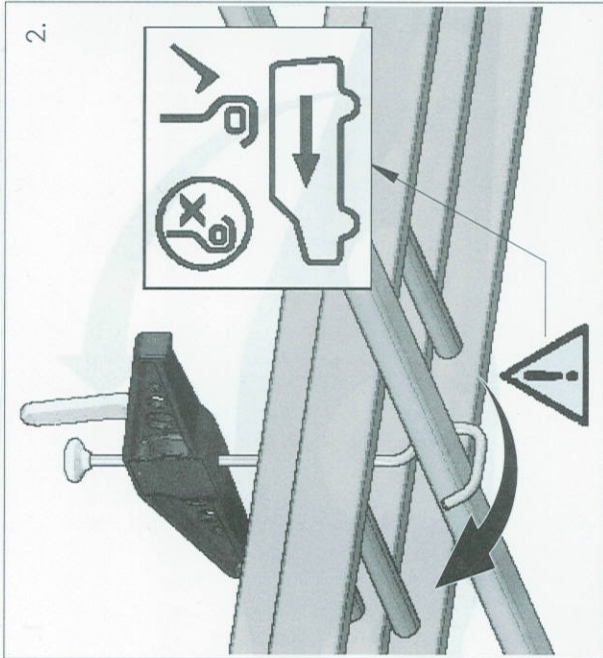

Dachfixierung 40921 - Montageanleitung

ZARGES

DRAWING NO. FK151

ISSUE b

DE

DATE 27/06/10
 SIGNATURE P. Endershan
 CHECKED: P. Endershan
 APPROVED: S. Gagnon