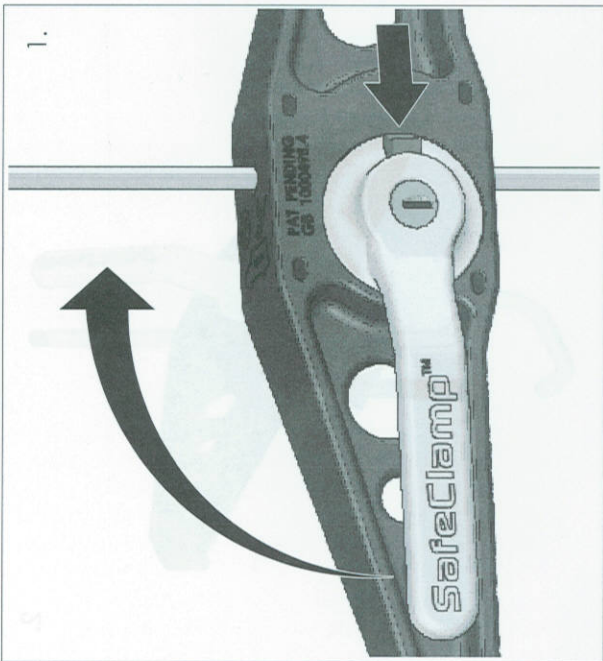

Dachfixierung 40921 - Montageanleitung

ZARGES

DRAWING NO. FK151

ISSUE b

DE

DATE 27/06/10
 SIGNATURE P. Endershan
 CHECKED: P. Endershan
 APPROVED: S. Gagnon