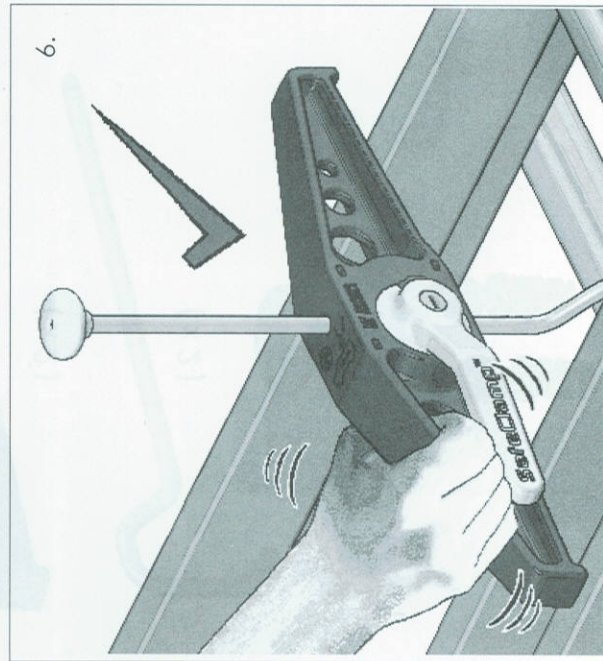

Dachfixierung 40921 - Montageanleitung

ZARGES

DRAWING NO. FK151

ISSUE b

DE

DATE 27/06/10
 SIGNATURE P. Endershan
 CHECKED: P. Endershan
 APPROVED: S. Gagnon