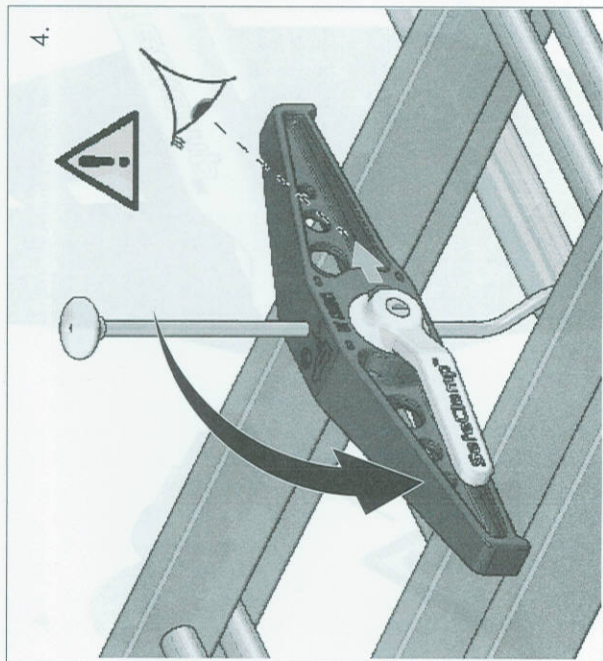

Dachfixierung 40921 - Montageanleitung

ZARGES

DRAWING NO. FK151

ISSUE b

DE

DATE 27/06/10
 SIGNATURE P. Endershan
 CHECKED: P. Endershan
 APPROVED: S. Gagnon