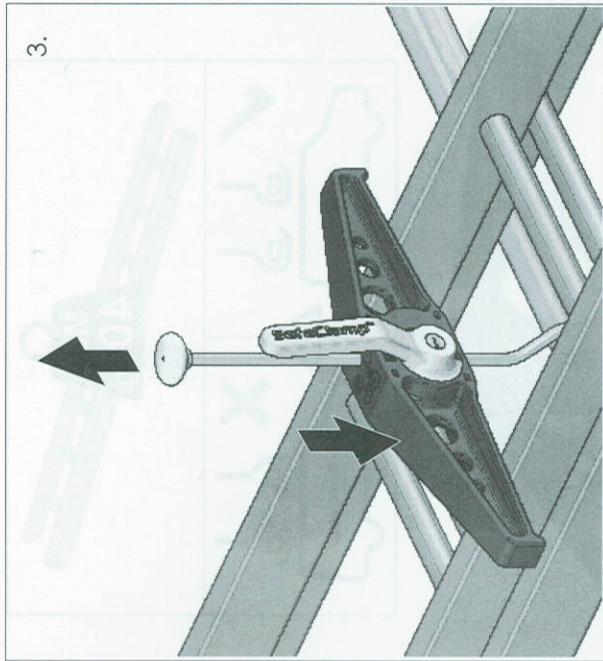

Dachfixierung 40921 - Montageanleitung

ZARGES

DRAWING NO. FK151

ISSUE b

DE

DATE 27/06/10
 SIGNATURE P. Endershan
 CHECKED: P. Endershan
 APPROVED: S. Gagnon