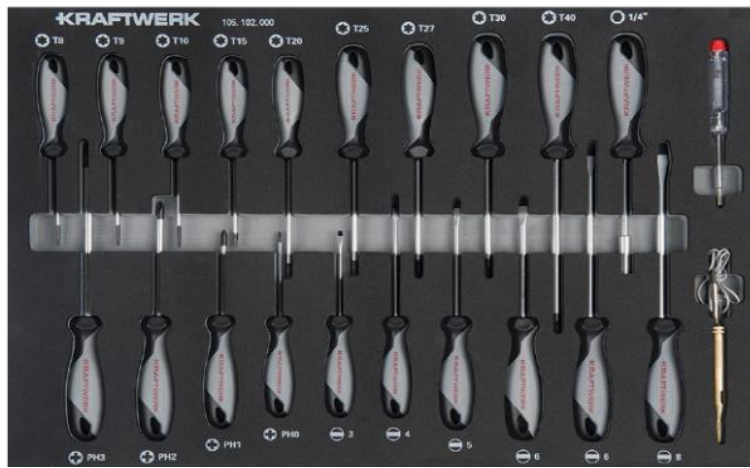

Content tray 4

Art. Nr.	Bezeichnung	Descriptif	Description	Teile
			Slotted KW screwdriver 3*75 mm	1
			Slotted KW screwdr. 4*100 mm	1
			Slotted KW screwdr.5*100 mm	1
			Slotted KW screwdr. 6*100 mm	1
			Slotted KW screwdr. 6*150 mm	1
			Slotted KW screwdr. 8*150mm	1
			KW screwdriver Phillips PH0*75mm	1
			KW screwdriver Phillips PH1*75mm	1
			KW screwdriver Phillips PH2*100mm	1
			KW screwdriver Phillips PH3*150mm	1
			KW TX screwdriver T8*75mm	1
			KW TX screwdriver T9*75mm	1
			KW TX screwdriver T10*75mm	1
			KW TX screwdriver T15*75mm	1
			KW TX screwdriver T20*100mm	1
			KW TX screwdriver T25*100mm	1
			KW TX screwdriver T27*100mm	1
			KW TX screwdriver T30*100mm	1
			KW TX screwdriver T40*150mm	1
			1/4 bit hold screwdriver	1
2138	Phasenprüfer 110-250V GS-geprüft	Tournevis dét. de tension 110-250V GS	Voltage tester 100-250V T_/GS-approved	1
2139	Phasenprüfer 12V GS-geprüft	Tournevis dét. de tension 12V GS	Voltage tester 12V, GS-approved	1
TOTAL Teile:				22